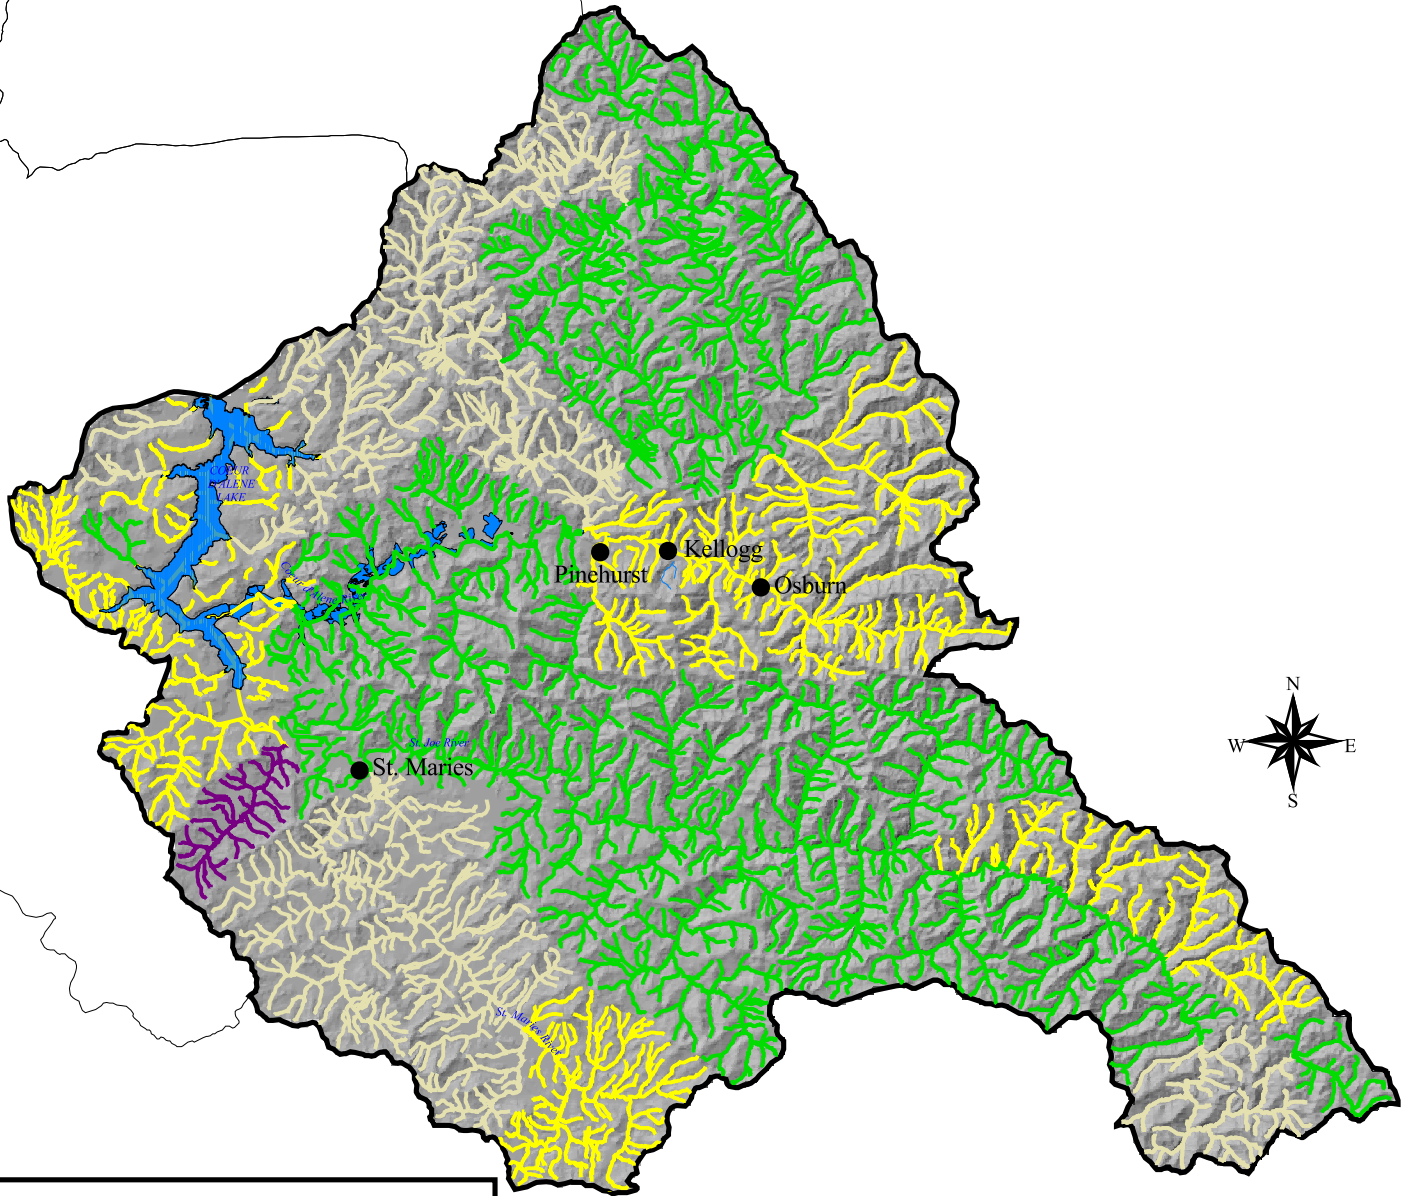

Coeur d' Alene

Weighted Current Habitat Condition Scores

Bull Trout

Reach Score

- >0 to .25
- .26 to .50
- .51 to .75
- .76 to 1
- Species Not Present Historically*
- Unscored Stream

5 0 5 10 Miles

*Based on expert opinion and documentation

Scores closest to positive one depict reaches least similar to reference conditions.