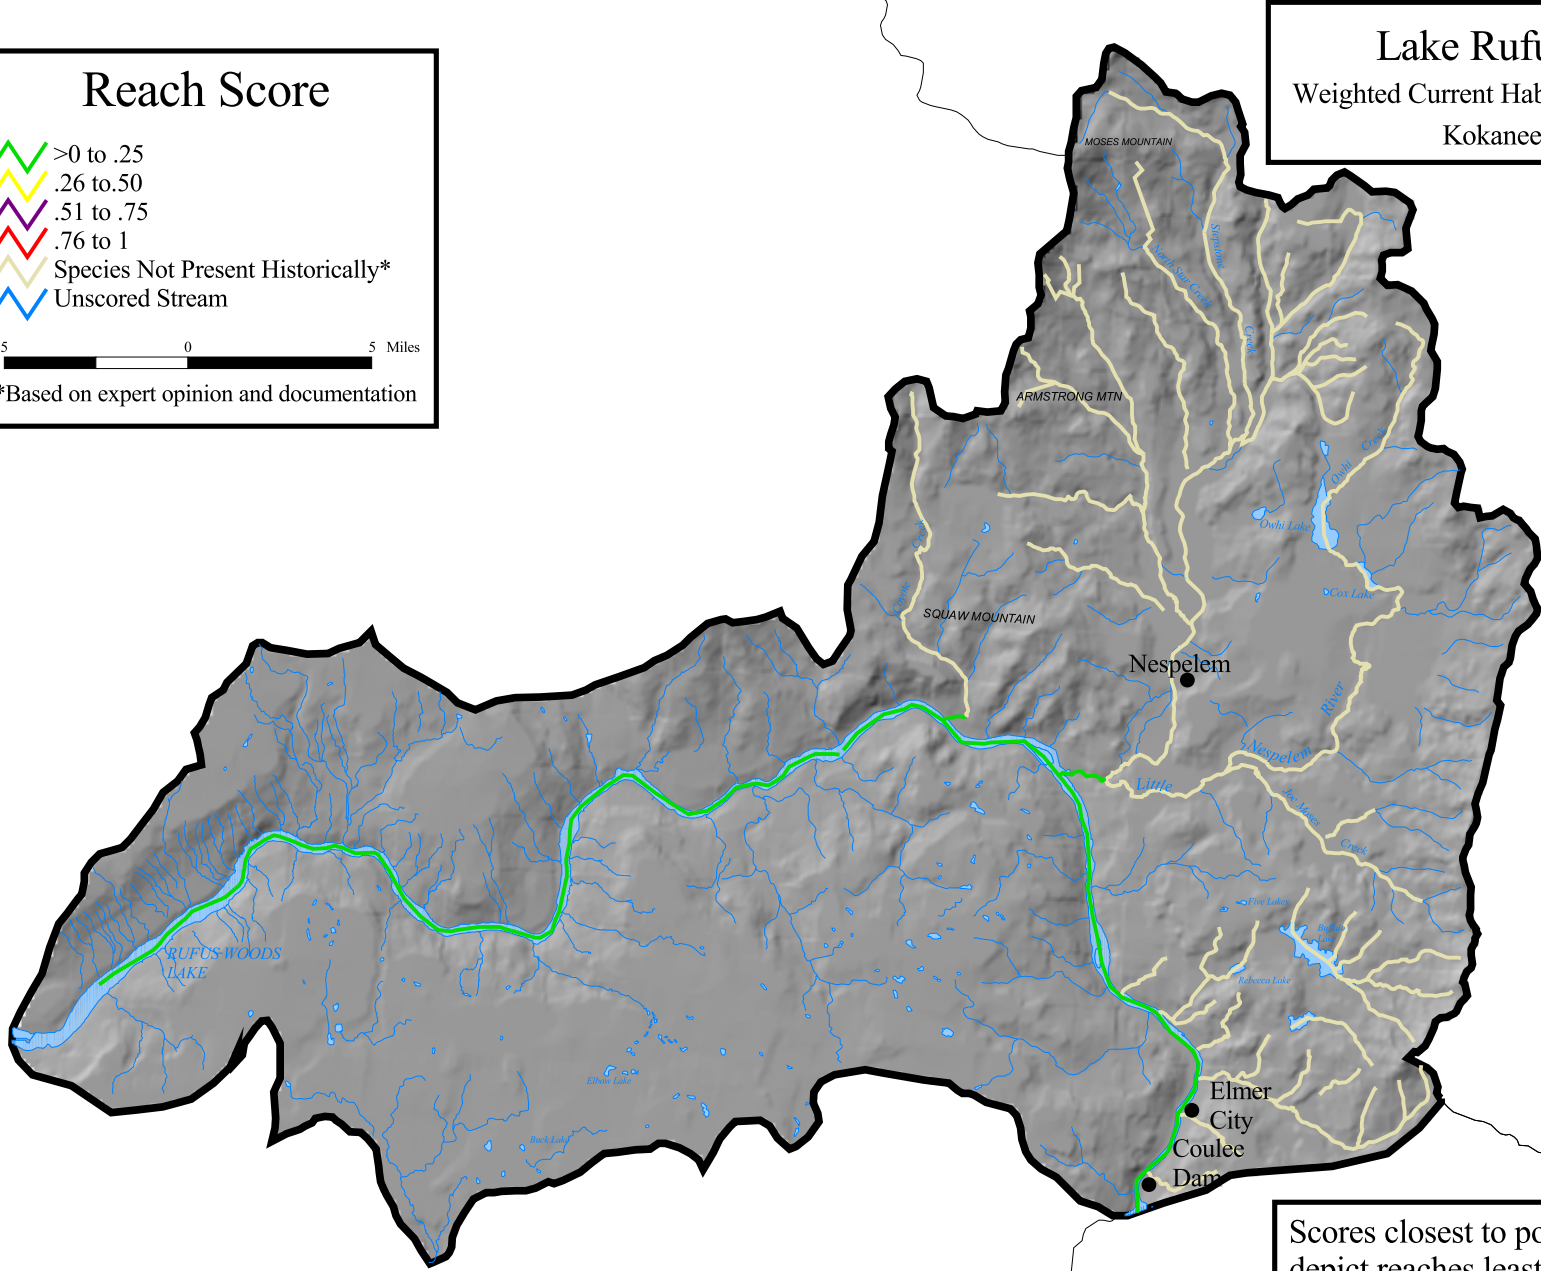

Lake Rufus Woods

Weighted Current Habitat Condition Scores
Kokanee Salmon

Reach Score

-  >0 to .25
-  .26 to .50
-  .51 to .75
-  .76 to 1
-  Species Not Present Historically*
-  Unscored Stream

5 0 5 Miles

*Based on expert opinion and documentation

Scores closest to positive one depict reaches least similar to reference conditions.