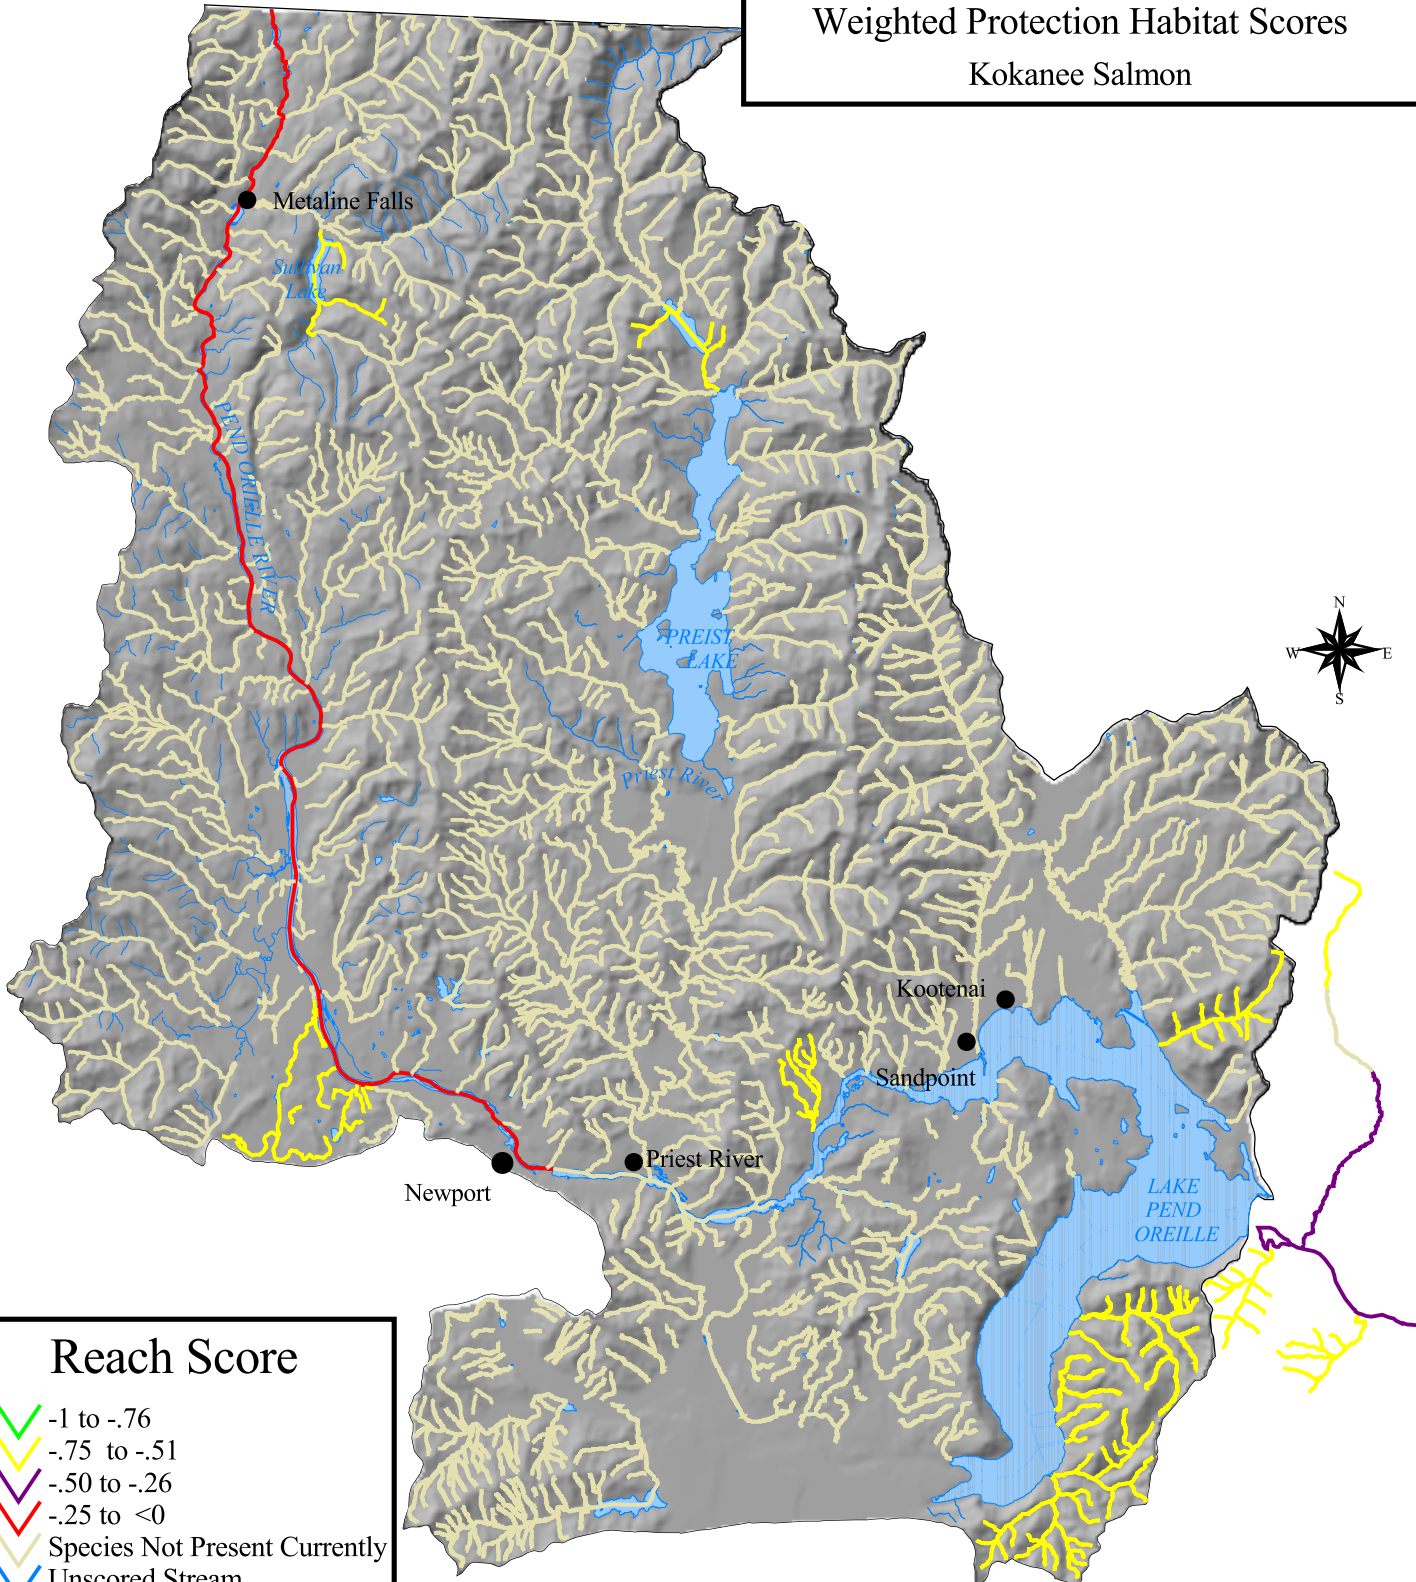

Pend Oreille

Weighted Protection Habitat Scores

Kokanee Salmon

Reach Score

-  -1 to -.76
-  -.75 to -.51
-  -.50 to -.26
-  -.25 to <0
-  Species Not Present Currently
-  Unscored Stream

Scores closest to negative one depict reaches most similar to reference conditions.