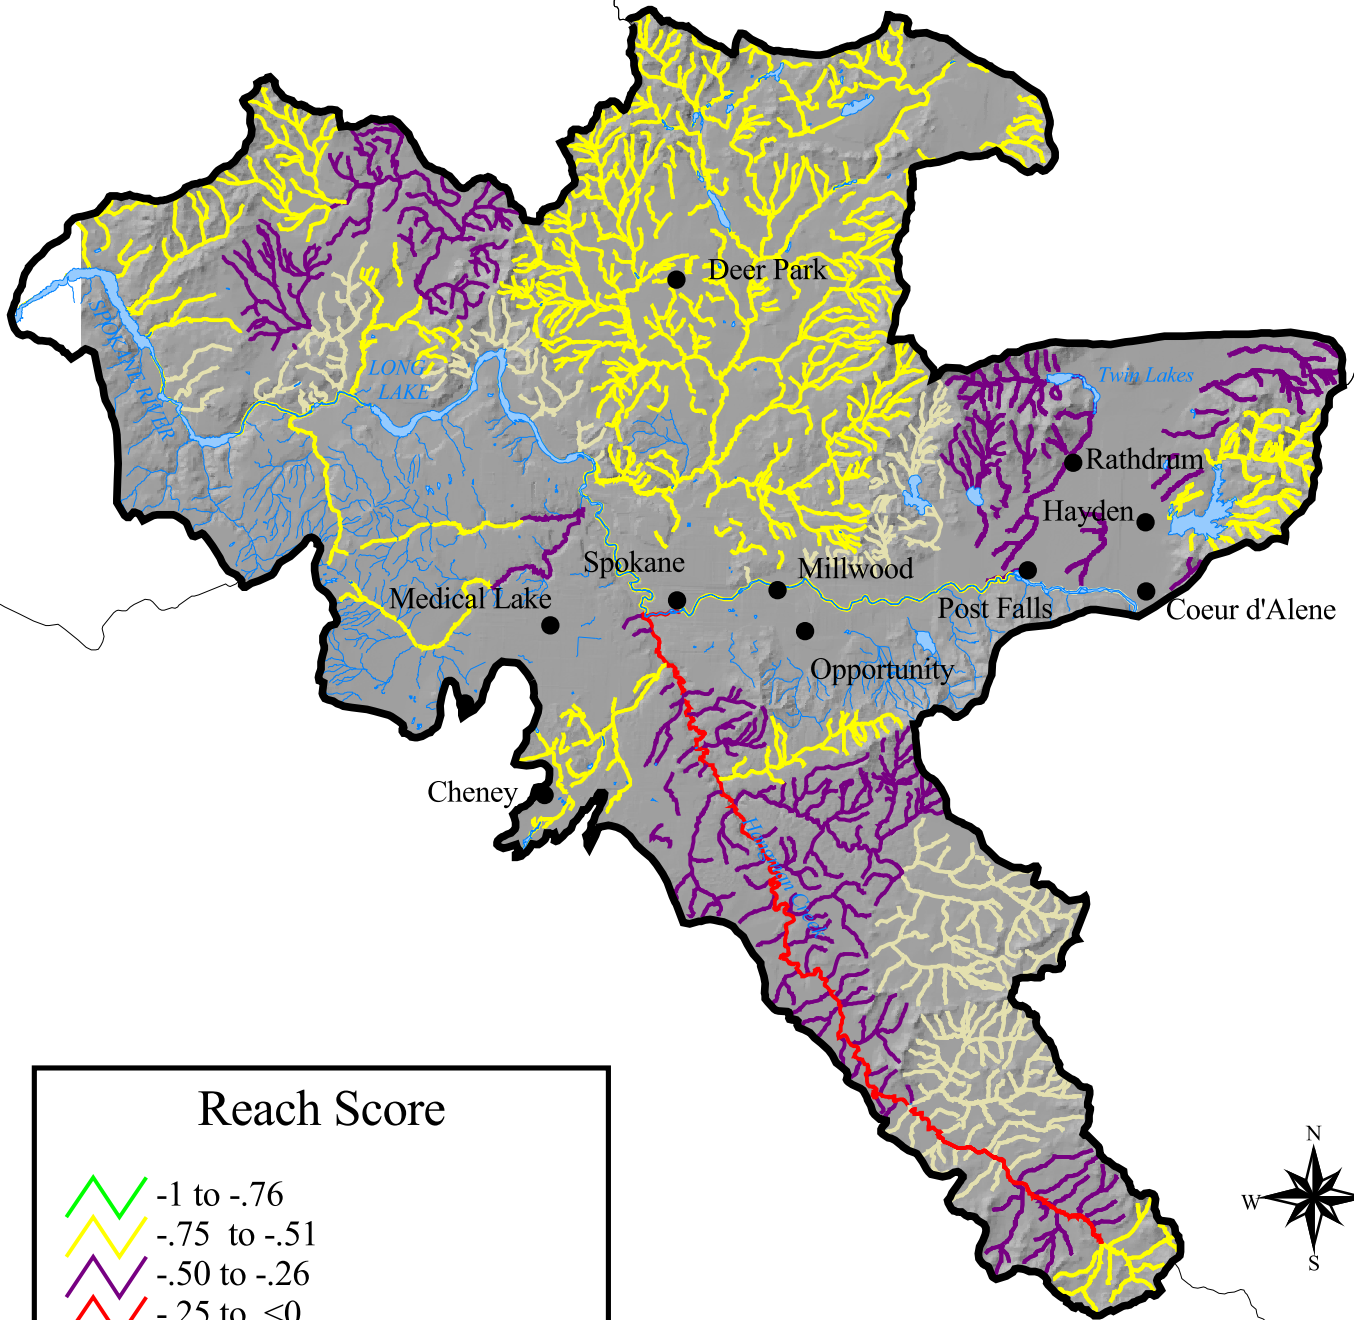

Spokane

Weighted Protection Habitat Scores Rainbow Trout

Reach Score

- 1 to -.76
- .75 to -.51
- .50 to -.26
- .25 to <0
- Species Not Present Currently
- Unscored Stream

5 0 5 10 Miles

Scores closest to negative one depict reaches most similar to reference conditions.