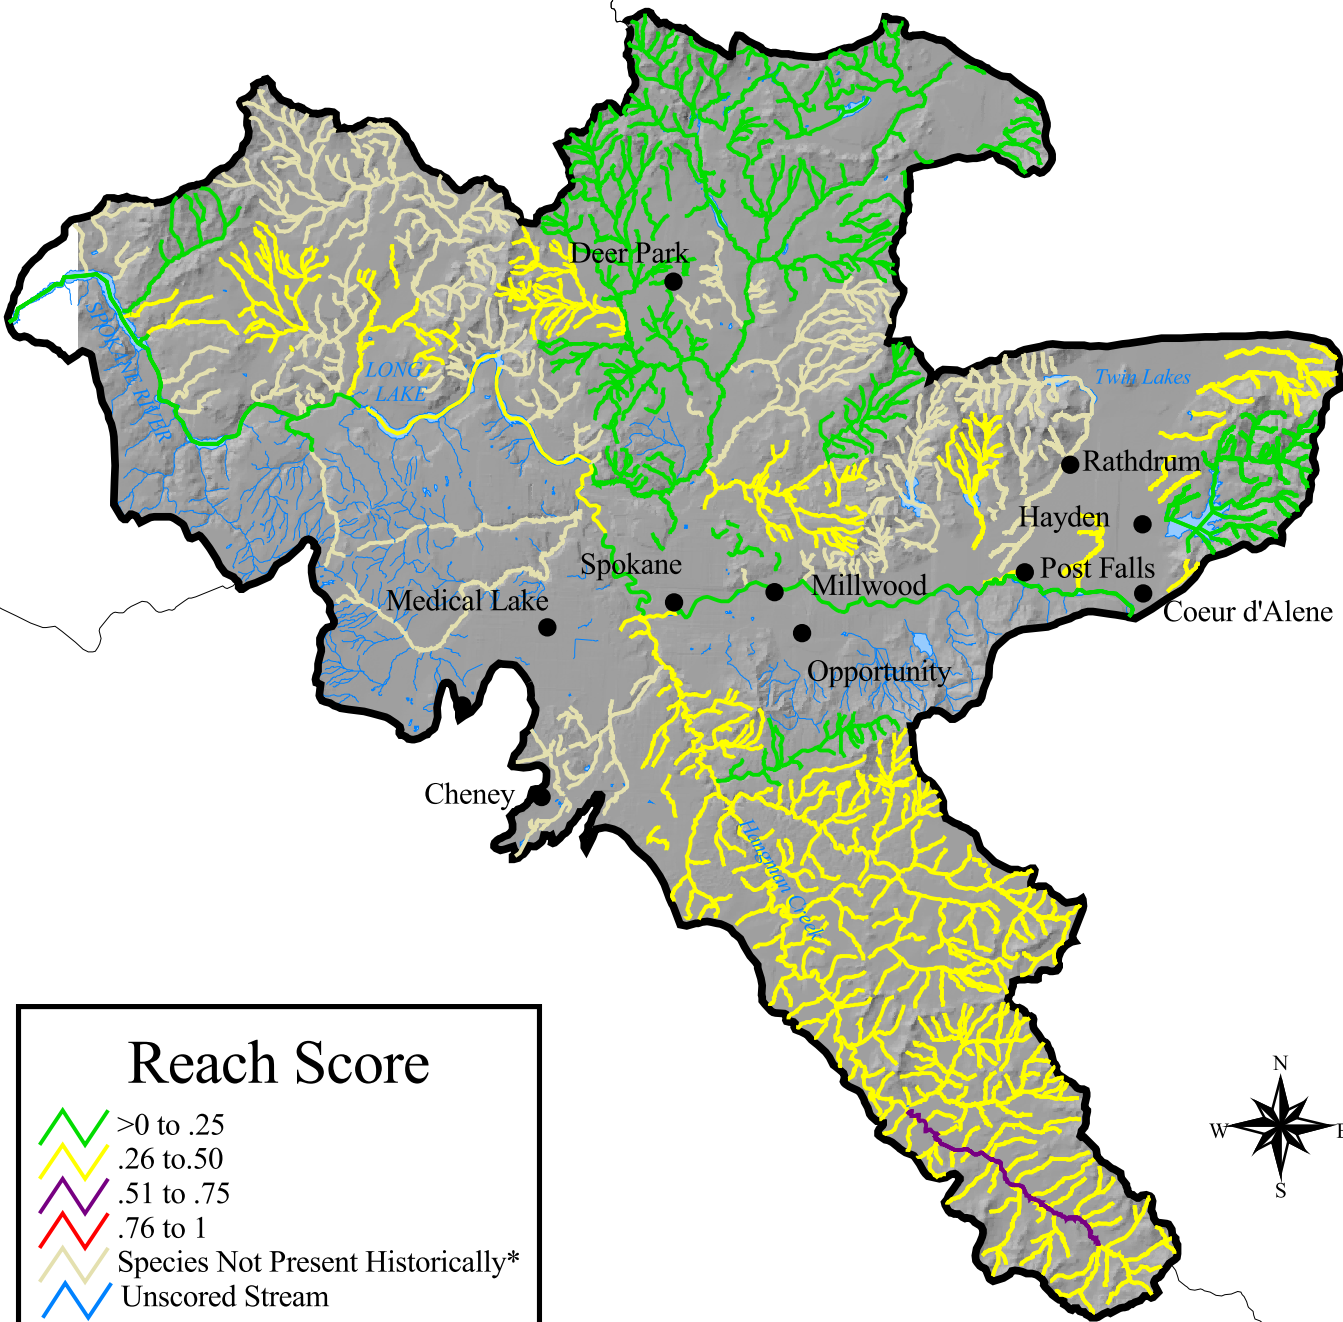

Spokane

Weighted Current Habitat Condition Scores Mountain Whitefish

Reach Score

- ▲ >0 to .25
- ▲ .26 to .50
- ▲ .51 to .75
- ▲ .76 to 1
- ▲ Species Not Present Historically*
- ▲ Unscored Stream

5 0 5 10 Miles

*Based on expert opinion and documentation

Scores closest to positive one depict reaches least similar to reference conditions.