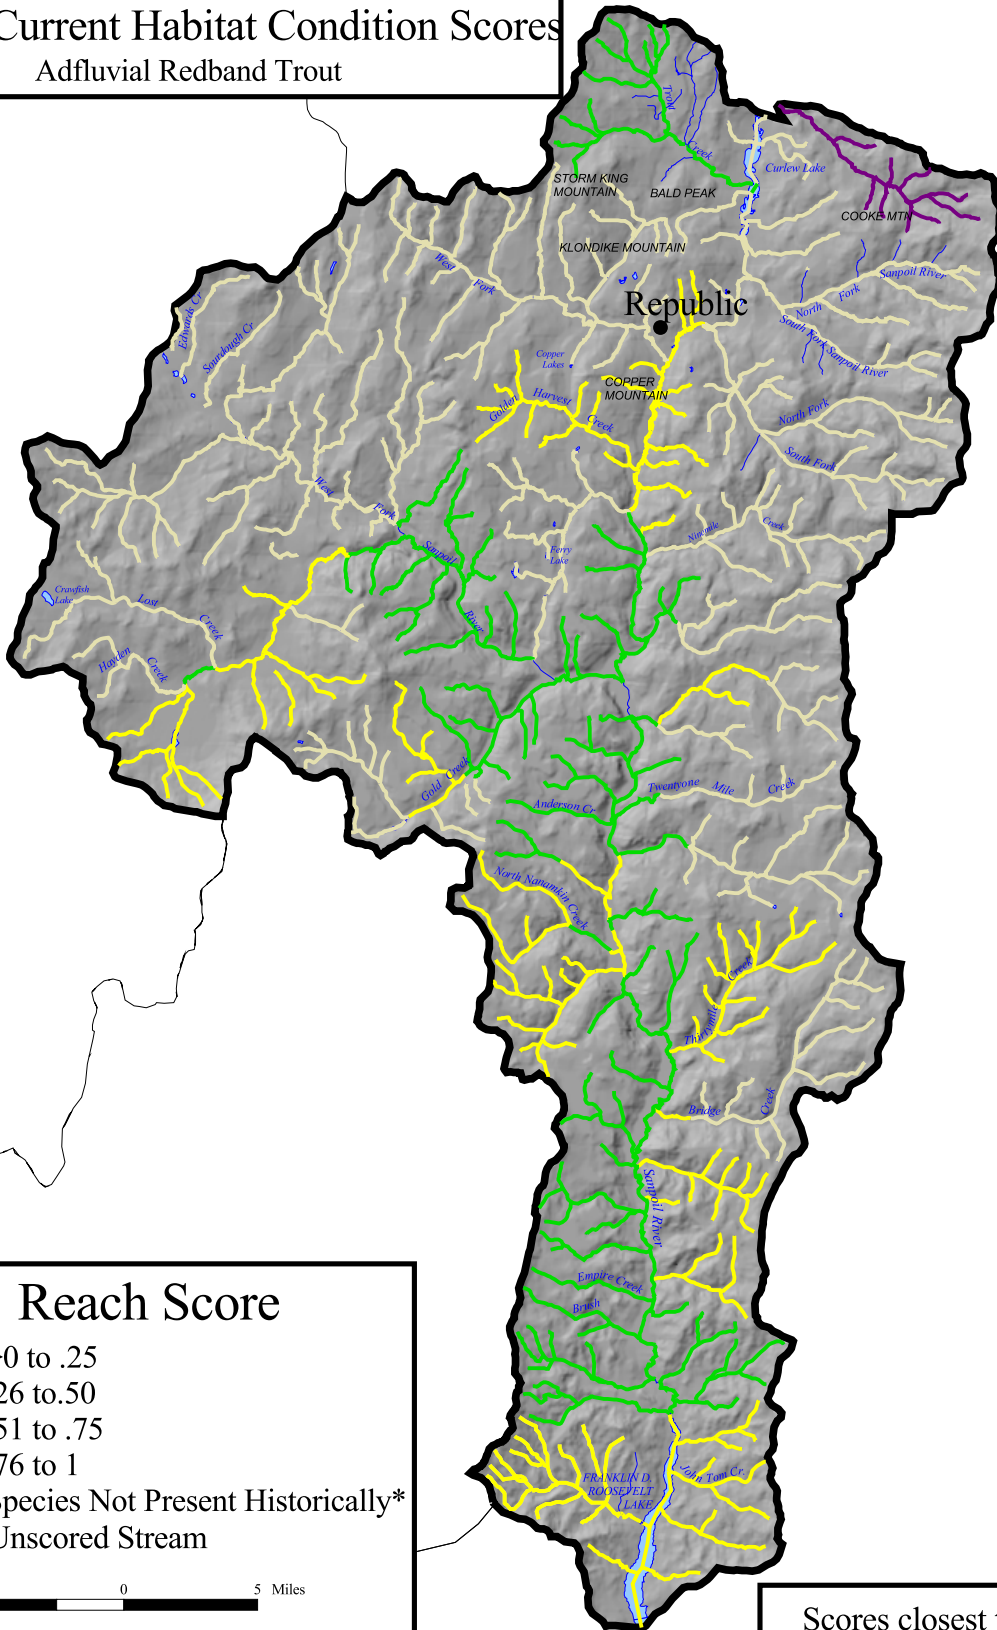

Sanpoil

Weighted Current Habitat Condition Scores

Adfluvial Redband Trout

Reach Score

-  >0 to .25
-  .26 to .50
-  .51 to .75
-  .76 to 1
-  Species Not Present Historically*
-  Unscored Stream

5 0 5 Miles

*Based on expert opinion and documentation

Scores closest to positive one depict reaches least similar to reference conditions.