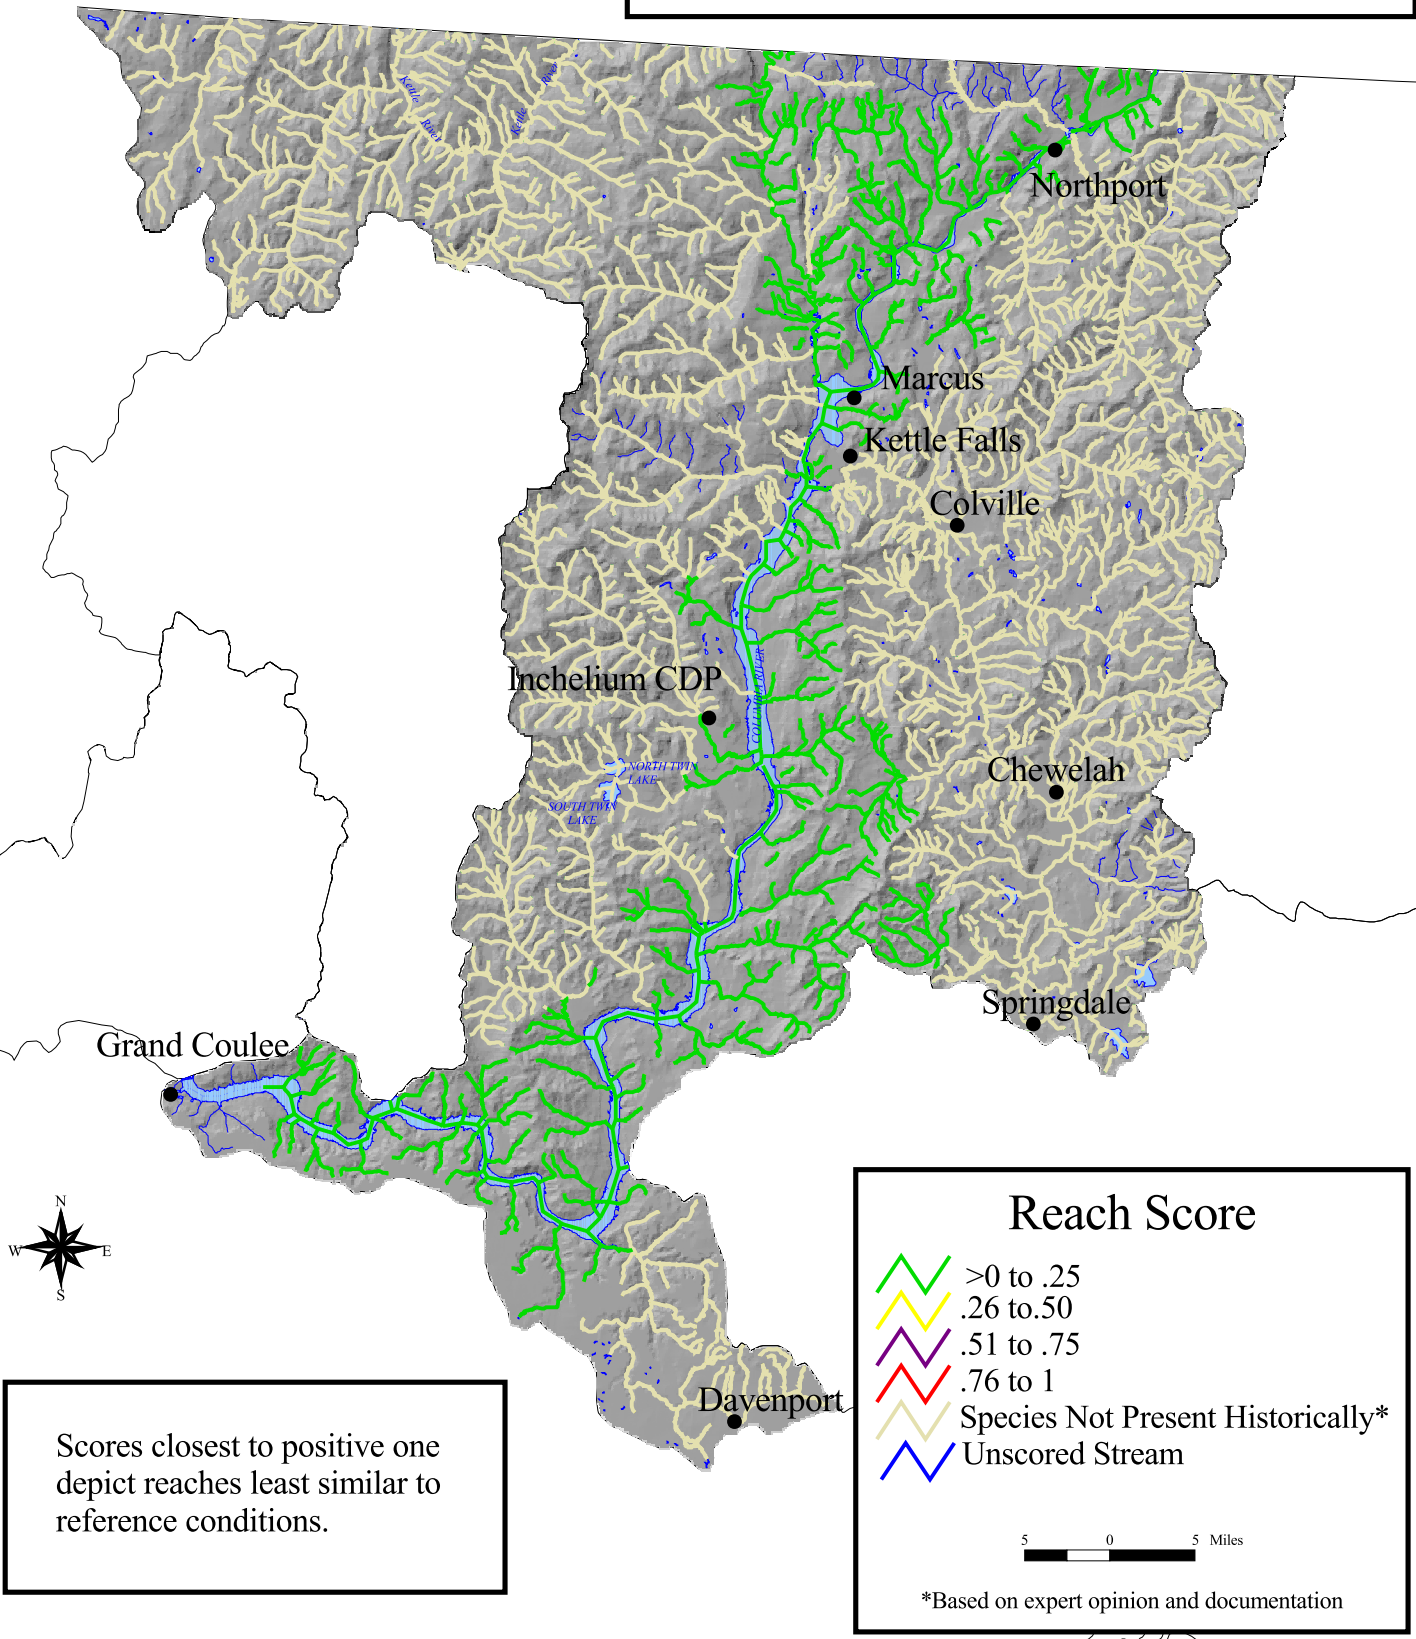

Upper Columbia

Weighted Current Habitat Condition Scores

Kokanee Salmon

Scores closest to positive one depict reaches least similar to reference conditions.

Reach Score

- >0 to .25
- .26 to .50
- .51 to .75
- .76 to 1
- Species Not Present Historically*
- Unscored Stream

5 0 5 Miles

*Based on expert opinion and documentation